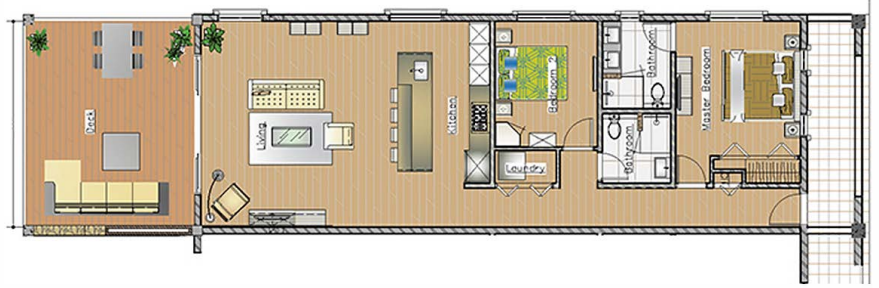

Lower Level | Unit 101

101 | 2 Bedroom | 2 Bathroom | Outdoor Terrace | Interior 1143 SF. | Exterior 341 SF.

\$419,000

NOTES: