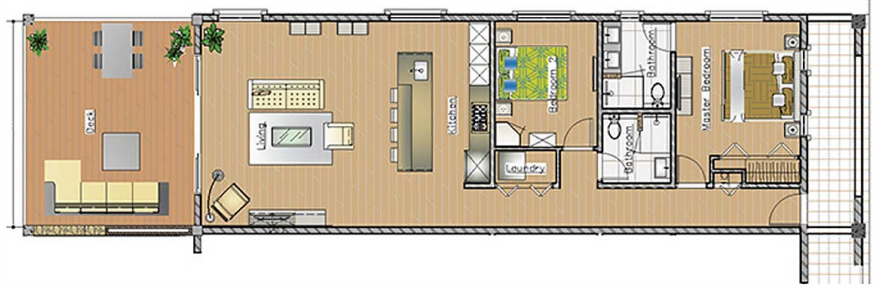

Lower Level | Unit 104

104 | 2 Bedroom | 2 Bathroom | Outdoor Terrace | Interior 1143 SF. | Exterior 341 SF.

\$419,000

NOTES: