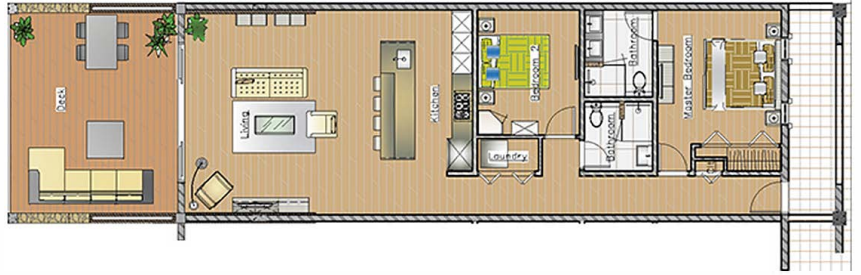

Second Story | Unit 302

302 | 2 Bedroom | 2 Bathroom | Outdoor Terrace | Interior 1168 SF. | Exterior 343 SF.

\$399,000

NOTES: