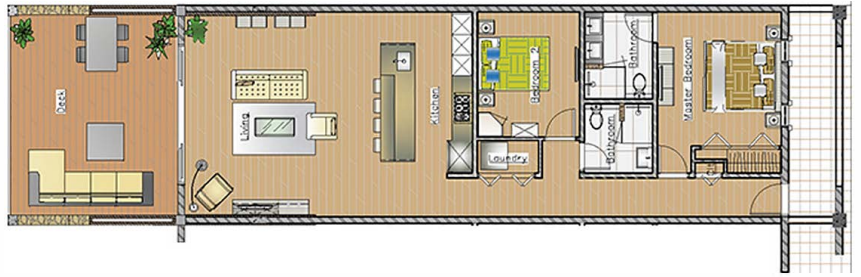

Second Story | Unit 305

305 | 2 Bedroom | 2 Bathroom | Outdoor Terrace | Interior 1168 SF. | Exterior 343 SF.

\$399,000

NOTES: