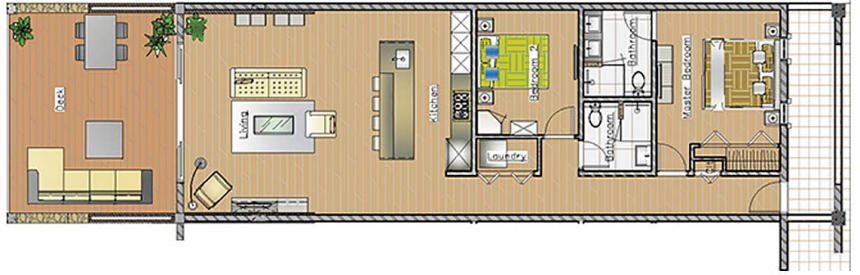

Lower Level | Unit 103

103 | 2 Bedroom | 2 Bathroom | Outdoor Terrace | Interior 1136 SF. | Exterior 340 SF.

\$419,000

NOTES: