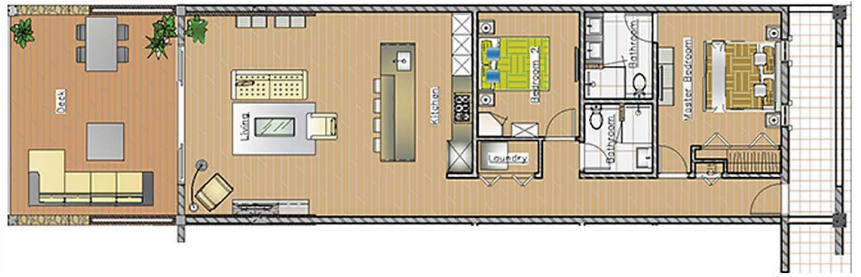

Lower Level | Unit 105

105 | 2 Bedroom | 2 Bathroom | Outdoor Terrace | Interior 1168 SF. | Exterior 343 SF.

\$399,000

NOTES: