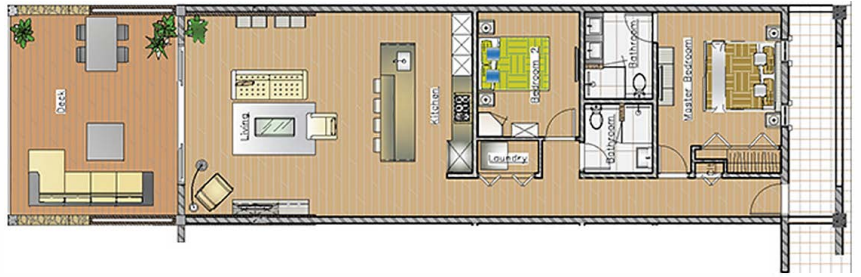

Lower Level | Unit 106

106 | 2 Bedroom | 2 Bathroom | Outdoor Terrace | Interior 1136 SF. | Exterior 340 SF.

\$419,000

NOTES: