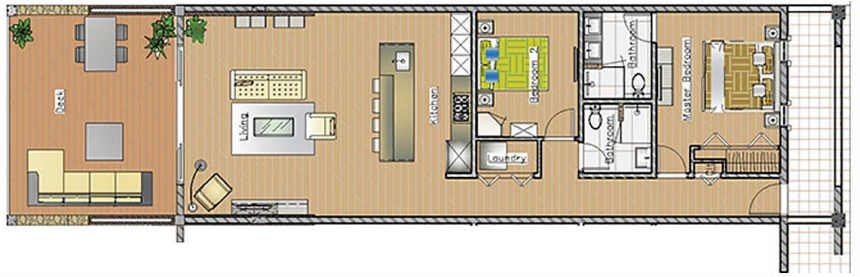

Street Level | Unit 205

205 | 2 Bedroom | 2 Bathroom | Outdoor Terrace | Interior 1168 SF. | Exterior 343 SF.

\$399,000

NOTES: