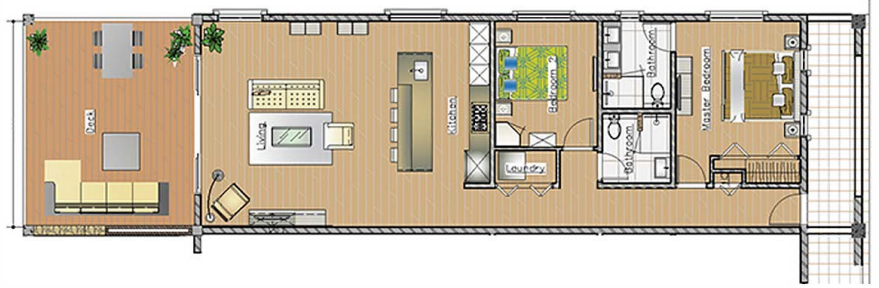

Second Story | Unit 304

304 | 2 Bedroom | 2 Bathroom | Outdoor Terrace | Interior 1143 SF. | Exterior 341 SF.

\$419,000

NOTES: